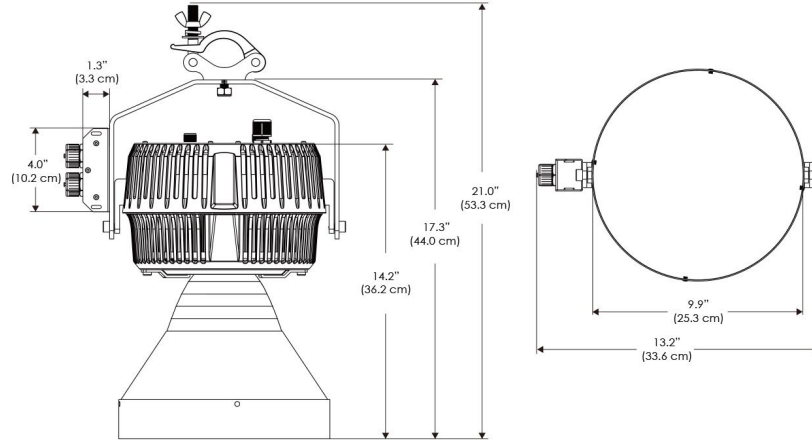

PSX DMX

AC Input Voltage

100240 100-240 AC
100277 100-277 AC
100277IP 100-277 IP67 PSU

Plug

US Type B
EU Type C
UK Type G
AU Type I

SPECIFICATIONS

Beam Angle	15°
Spectrum Type	AMZ : Plant Flourish & Growth
	TLB : Coral Health & Growth
Control	Intensity (0% - 100%), CCT
LED Source	DiCon Dense Matrix LED
AC Power Draw	AMZ : 720W
	TLB : 800W
AC Input Voltage	100 - 277V AC, 60Hz
Cooling	Fan Cooled
Operating Temperature	32 - 104°F (0 - 40°C)
Fixture Weight	9.7lb (4.4kg)
Power Supply Weight	100 - 240V : 7.5lb (3.4kg)
	100 - 277V : 7.5lb (3.4kg)
	100 - 277V IP67 : 14.1lb (6.4kg)

MECHANICAL FIGURES

W2KS-CLP

W2KS-PVT

Power Supply
-100240
-100277

Power Supply
-100277IP

*All W2K models come standard with 20' DC cables and 18' AC cables.

PHOTOMETRIC DATA

AMZ

Distance		10' (~3.0 m)	15' (~4.6 m)	20' (~6.1 m)
@4000K	fc	1386	708	375
	lux	14910	7621	4032
@6500K	fc	1409	720	381
	lux	15158	7748	4098
Beam Diameter		Ø 3.5' (1.1m)	Ø 5.3' (1.6m)	Ø 7.0' (2.1m)

TLB

Distance		10' (~3.0 m)	15' (~4.6 m)	20' (~6.1 m)
@8000K	fc	937	485	262
	lux	10084	5220	2818
@14000K	fc	2970	681	367
	lux	31965	7320	3947
Beam Diameter		Ø 2.3' (0.7m)	Ø 5.2' (1.6m)	Ø 7.0' (2.1m)