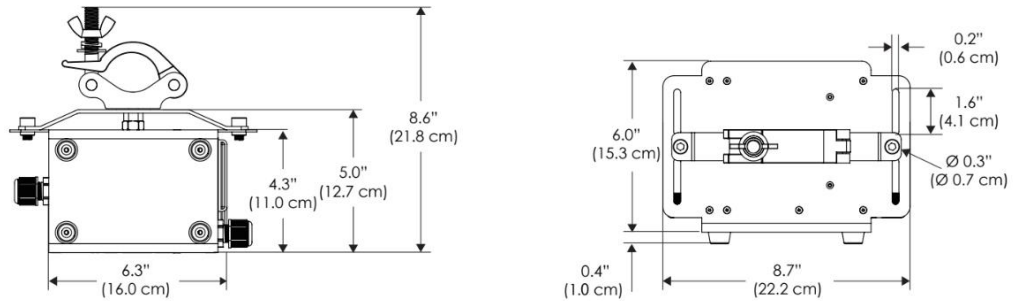

PSX DMX

AC Input Voltage

100240 100-240 AC
100277 100-277 AC
100277IP 100-277 IP67 PSU

Plug

US Type B
EU Type C
UK Type G
AU Type I

SPECIFICATIONS

Beam Angle	15°
Spectrum Type	AMZ : Plant Flourish & Growth
	TLB : Coral Health & Growth
Control	Intensity (0% - 100%), CCT
LED Source	DiCon Dense Matrix LED
AC Power Draw	AMZ : 720W
	TLB : 800W
AC Input Voltage	100 - 277V AC, 60Hz
Cooling	Fan Cooled
Operating Temperature	32 - 104°F (0 - 40°C)
Fixture Weight	9.7lb (4.4kg)
Power Supply Weight	100 - 240V : 7.5lb (3.4kg)
	100 - 277V : 7.5lb (3.4kg)
	100 - 277V IP67 : 14.1lb (6.4kg)

MECHANICAL FIGURES

W2KS-CLP

W2KS-PVT

Power Supply
-100240
-100277

Power Supply
-100277IP

*All W2K models come standard with 20' DC cables and 18' AC cables.

PHOTOMETRIC DATA

AMZ

Distance		10' (~3.0 m)	15' (~4.6 m)	20' (~6.1 m)
@4000K	fc	1386	708	375
	lux	14910	7621	4032
@6500K	fc	1409	720	381
	lux	15158	7748	4098
Beam Diameter		Ø 3.5' (1.1m)	Ø 5.3' (1.6m)	Ø 7.0' (2.1m)

TLB

Distance		10' (~3.0 m)	15' (~4.6 m)	20' (~6.1 m)
@8000K	fc	937	485	262
	lux	10084	5220	2818
@14000K	fc	2970	681	367
	lux	31965	7320	3947
Beam Diameter		Ø 2.3' (0.7m)	Ø 5.2' (1.6m)	Ø 7.0' (2.1m)