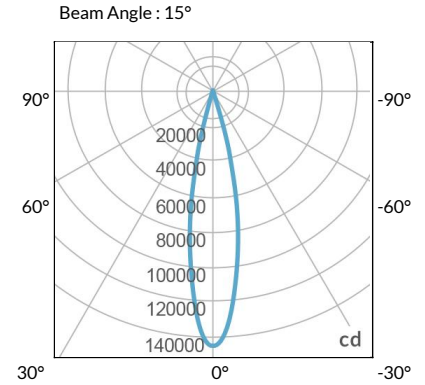

MECHANICAL FIGURES

W2KS-CLP

W2KS-PVT

Power Supply
-100240
-100277

Power Supply
-100277IP

*All W2K models come standard with 20' DC cables and 18' AC cables.

PHOTOMETRIC DATA

AMZ

Distance		10' (~3.0 m)	15' (~4.6 m)	20' (~6.1 m)
@4000K	fc	1386	708	375
	lux	14910	7621	4032
@6500K	fc	1409	720	381
	lux	15158	7748	4098
Beam Diameter		Ø 3.5' (1.1m)	Ø 5.3' (1.6m)	Ø 7.0' (2.1m)

TLB

Distance		10' (~3.0 m)	15' (~4.6 m)	20' (~6.1 m)
@8000K	fc	937	485	262
	lux	10084	5220	2818
@14000K	fc	2970	681	367
	lux	31965	7320	3947
Beam Diameter		Ø 2.3' (0.7m)	Ø 5.2' (1.6m)	Ø 7.0' (2.1m)