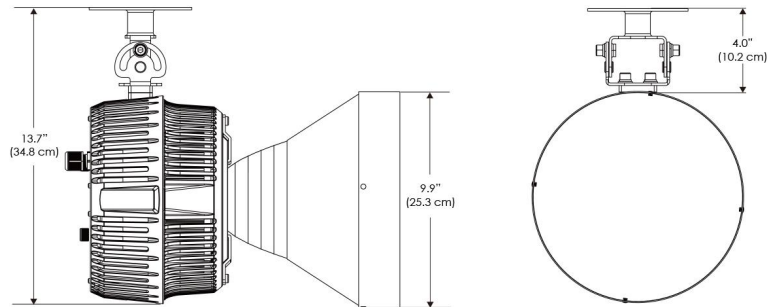

PSX DMX

AC Input Voltage

100240 100-240 AC
100277 100-277 AC
100277IP 100-277 IP67 PSU

Plug

US Type B
EU Type C
UK Type G
AU Type I

SPECIFICATIONS

Beam Angle	15°
Spectrum Type	AMZ : Plant Flourish & Growth
	TLB : Coral Health & Growth
Control	Intensity (0% - 100%), CCT
LED Source	DiCon Dense Matrix LED
AC Power Draw	AMZ : 720W
	TLB : 800W
AC Input Voltage	100 - 277V AC, 60Hz
Cooling	Fan Cooled
Operating Temperature	32 - 104°F (0 - 40°C)
Fixture Weight	9.7lb (4.4kg)
Power Supply Weight	100 - 240V : 7.5lb (3.4kg)
	100 - 277V : 7.5lb (3.4kg)
	100 - 277V IP67 : 14.1lb (6.4kg)

MECHANICAL FIGURES

W2KS-CLP

W2KS-PVT

Power Supply
-100240
-100277

Power Supply
-100277IP

*All W2K models come standard with 20' DC cables and 18' AC cables.

PHOTOMETRIC DATA

AMZ

Distance		10' (~3.0 m)	15' (~4.6 m)	20' (~6.1 m)
@4000K	fc	1386	708	375
	lux	14910	7621	4032
@6500K	fc	1409	720	381
	lux	15158	7748	4098
Beam Diameter		Ø 3.5' (1.1m)	Ø 5.3' (1.6m)	Ø 7.0' (2.1m)

TLB

Distance		10' (~3.0 m)	15' (~4.6 m)	20' (~6.1 m)
@8000K	fc	937	485	262
	lux	10084	5220	2818
@14000K	fc	2970	681	367
	lux	31965	7320	3947
Beam Diameter		Ø 2.3' (0.7m)	Ø 5.2' (1.6m)	Ø 7.0' (2.1m)