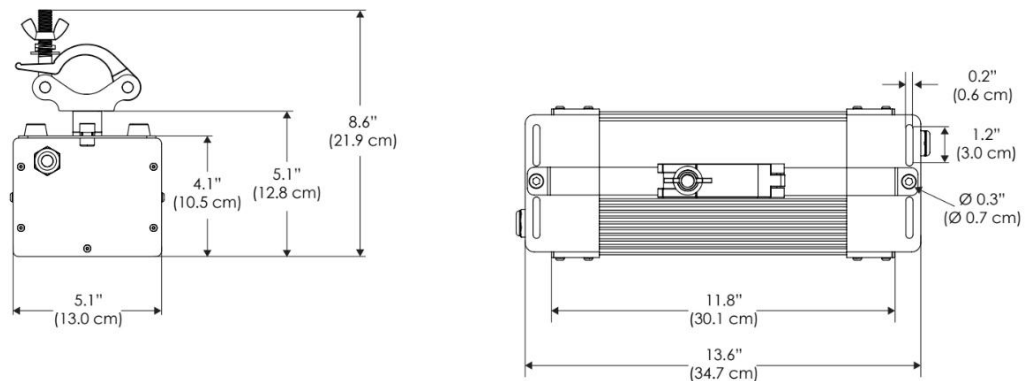

PSX DMX

AC Input Voltage

100240 100-240 AC
100277 100-277 AC
100277IP 100-277 IP67 PSU

Plug

US Type B
EU Type C
UK Type G
AU Type I

SPECIFICATIONS

Beam Angle	15°
Spectrum Type	AMZ : Plant Flourish & Growth
	TLB : Coral Health & Growth
Control	Intensity (0% - 100%), CCT
LED Source	DiCon Dense Matrix LED
AC Power Draw	AMZ : 720W
	TLB : 800W
AC Input Voltage	100 - 277V AC, 60Hz
Cooling	Fan Cooled
Operating Temperature	32 - 104°F (0 - 40°C)
Fixture Weight	9.7lb (4.4kg)
Power Supply Weight	100 - 240V : 7.5lb (3.4kg)
	100 - 277V : 7.5lb (3.4kg)
	100 - 277V IP67 : 14.1lb (6.4kg)

MECHANICAL FIGURES

W2KS-CLP

W2KS-PVT

Power Supply
-100240
-100277

Power Supply
-100277IP

*All W2K models come standard with 20' DC cables and 18' AC cables.

PHOTOMETRIC DATA

AMZ

Distance		10' (~3.0 m)	15' (~4.6 m)	20' (~6.1 m)
@4000K	fc	1386	708	375
	lux	14910	7621	4032
@6500K	fc	1409	720	381
	lux	15158	7748	4098
Beam Diameter		Ø 3.5' (1.1m)	Ø 5.3' (1.6m)	Ø 7.0' (2.1m)

TLB

Distance		10' (~3.0 m)	15' (~4.6 m)	20' (~6.1 m)
@8000K	fc	937	485	262
	lux	10084	5220	2818
@14000K	fc	2970	681	367
	lux	31965	7320	3947
Beam Diameter		Ø 2.3' (0.7m)	Ø 5.2' (1.6m)	Ø 7.0' (2.1m)